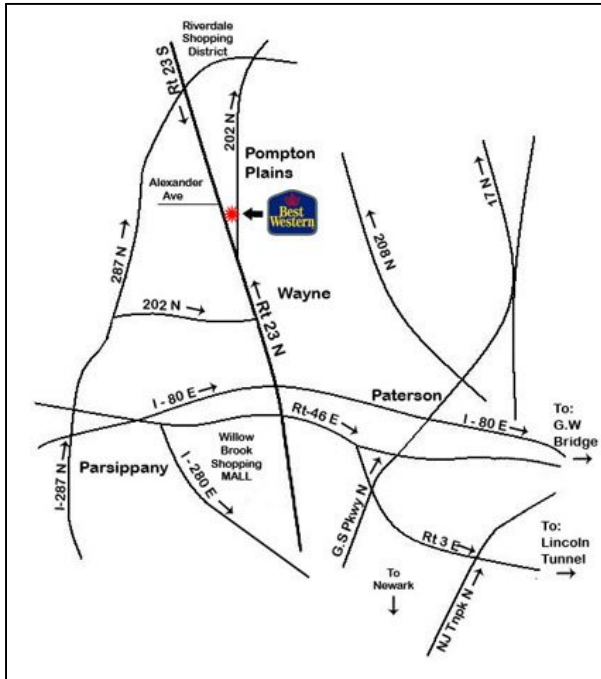

REGENCY HOUSE HOTEL DIRECTIONS

LOCATION:

Northbound side on Route 23, 4 miles North of I-80/Route 46,
3 miles South of I-287

Directions:

From the Garden State Parkway:

Southbound:

Take I-80 West to Exit 53 (Route 23 North).
Follow Route 23 North for 4 miles on the right.

Northbound:

Exit 153B for Route 3 / to Route 46 West to
Route 23 North. Travel on Route 23 North for
4 miles on the right.

- **From the New Jersey Turnpike Northbound (and from Newark Airport):**
Follow Washington Bridge sign and take Exit 16-W to Route 3 West to Route 46 West to Route 23 North for 3-4 miles.
- **From New York City:**
From George Washington Bridge - Follow Route 80 and Follow (Route 80 Westbound)
From Lincoln Tunnel: Follow Route 3 West to Route 46 West to Route 23 North
- **I-80 Westbound:**
Exit 53 to Route 23 North for 4 miles on the right.
- **From I-80 Eastbound:**
Option #1 - Exit to I-287 North -follow directions from I-287 (below).
Option #2 - Exit 54 Minnisink Road (Little Falls).
Turn left at stop sign, go over I-80, and take 1st left and 1st left again (I-80 West) to the first exit # 53 to Route 23 North for 4 miles on the right.
- **From I-287 (North or South):**
Exit 52A Wayne, Route 23 South. for 3 miles hotel is on the left, make 1st U-turn.
- From Tappan Zee Bridge:
Follow signs to I-87 North & I-287 West. When I-87 and I-287 split follow signs to I-287 South. Then follow directions from I-287 above.
- **From NY State Thruway Southbound:**
Follow I-287 South (New Jersey). Follow direction from I-287 above.